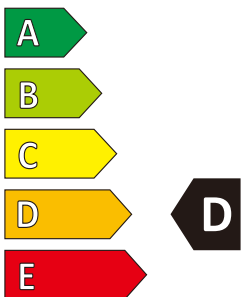

COMPASAL

WINTERBLAZER HP 185/65R15 88H

ENERG

COMPASAL

2CL2151H1

185/65R15 88 H

C1

2020/740